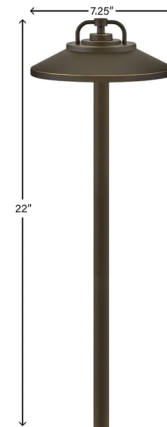

By Hinkley Lighting

Description

The Lakehouse 12V Path Light's design, constructed from aluminum material, is thoughtfully selected to meet the diverse needs of expansive estates. The classic, modern style with a nautical flair adds elegance to a variety of exteriors. A wiring kit and ground spike are supplied. Note: Required 12V transformer sold separately.

Specifications

COLOR Clear
BODY FINISH Black
WATTAGE 1.5W
DIMMER Low Voltage Magnetic
DIMENSIONS 7.25"W x 22"H
INTEGRATED LED MODULE 1 x LED/1.5W/12V LED

Technical Information

LAMP LIFE 40000 hours
COLOR RENDERING 90 CRI
LAMP COLOR 2700K
LUMENS/WATT 100.00
LUMINOUS FLUX 150 lumens

Shown in black / clear

CLICK TO VIEW PRODUCT

Notes: