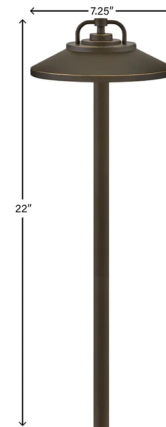

By Hinkley Lighting

Description

The Lakehouse 12V Path Light's design, constructed from aluminum material, is thoughtfully selected to meet the diverse needs of expansive estates. The classic, modern style with a nautical flair adds elegance to a variety of exteriors. A wiring kit and ground spike are supplied. Note: Required 12V transformer sold separately.

Specifications

COLOR Clear
BODY FINISH Black
WATTAGE 1.5W
DIMMER Low Voltage Magnetic
DIMENSIONS 7.25"W x 22"H
INTEGRATED LED MODULE 1 x LED/1.5W/12V LED

Technical Information

LAMP LIFE 40000 hours
COLOR RENDERING 90 CRI
LAMP COLOR 2700K
LUMENS/WATT 100.00
LUMINOUS FLUX 150 lumens

Shown in black / clear

CLICK TO VIEW PRODUCT

Notes: