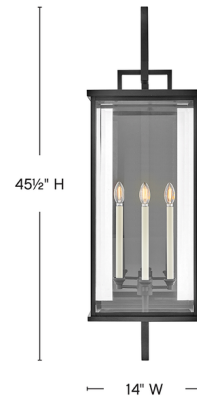

Description

Modernize your outdoor space without sacrificing the traditional appeal you long for. The Weymouth Hanging Outdoor Wall Sconce's subtle yet overstated frame features a clean design, while its symmetrical lines evoke timeless elegance with a contemporary edge. The contrast candle sleeves in warm white balance the robust aluminum cast frame. The beveled glass is an elegant touch to help refract the light.

Shown in black / clear beveled

Specifications

COLOR Clear Beveled
BODY FINISH Black
WATTAGE 20W
DIMMER Standard 120V
DIMENSIONS 14\"/>

CLICK TO VIEW PRODUCT

Notes: