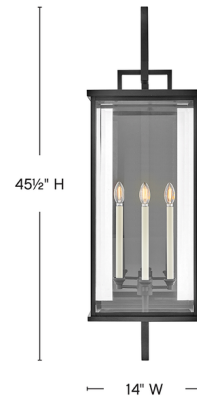

Lightology

lightology.com
866-954-4489
07-09-26

Project: _____

Company: _____

Location: _____ Fixture Type: _____

SPEC #: **HIN1474923**

Approved On: _____ Approved By: _____

Weymouth Hanging Outdoor Wall Sconce By Hinkley Lighting

Description

Modernize your outdoor space without sacrificing the traditional appeal you long for. The Weymouth Hanging Outdoor Wall Sconce's subtle yet overstated frame features a clean design, while its symmetrical lines evoke timeless elegance with a contemporary edge. The contrast candle sleeves in warm white balance the robust aluminum cast frame. The beveled glass is an elegant touch to help refract the light.

Shown in black / clear beveled

Specifications

COLOR Clear Beveled
BODY FINISH Black
WATTAGE 20W
DIMMER Standard 120V
DIMENSIONS 14\"/>

CLICK TO VIEW PRODUCT

Notes: