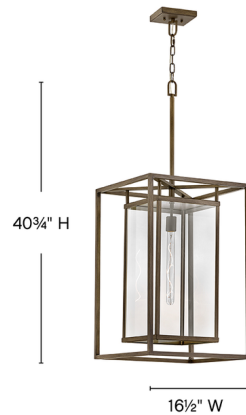

Description

Simple, clean-cut, yet captivating, the Max 12V Outdoor Pendant is an instant classic, perfect for a myriad of outdoor spaces. Max's simple construction and hand-welded aluminum frame embodies the modern inspiration behind the design. Surrounded by clear glass panels, it yields architectural simplicity for the touch of contemporary we crave. Transformer is required and sold separately

Specifications

COLOR Clear
BODY FINISH Black
WATTAGE 3.5W
DIMMER Low Voltage Magnetic
DIMENSIONS 16.5"W x 40.75"H
BULB INCLUDED 1 x Edison Tube/Medium (E26)/3.5W/12V LED

Technical Information

PRODUCT DIMENSIONS Chain Length: 60"
LAMP LIFE 15000 hours
COLOR RENDERING 80 CRI
LAMP COLOR 2700K
LUMENS/WATT 102.86
LUMINOUS FLUX 360 lumens

Shown in black / clear

CLICK TO VIEW PRODUCT

Notes: