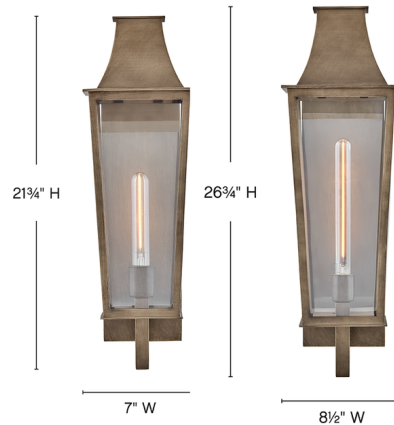

Lightology

lightology.com
866-954-4489
04-25-26

Project: _____

Company: _____

Location: _____ Fixture Type: _____

SPEC #: **HIN1474935**

Approved On: _____ Approved By: _____

Georgetown Tall Outdoor Wall Sconce By Hinkley Lighting

Description

A coastal style inspired by classic Georgian architecture, the Georgetown Tall Outdoor Wall Sconce's traditional, slightly tapered design features clean lines and stately proportions. Weather-resistant composite materials are coated in a corrosion-resistant finish.

Shown in black / clear

Specifications

COLOR Clear
BODY FINISH Black
WATTAGE 12W
DIMMER Standard 120V
DIMENSIONS 7"W x 21.75"H x 8"D
BULB NOT INCLUDED 1 x T10/Medium (E26)/12W/120V LED

CLICK TO VIEW PRODUCT