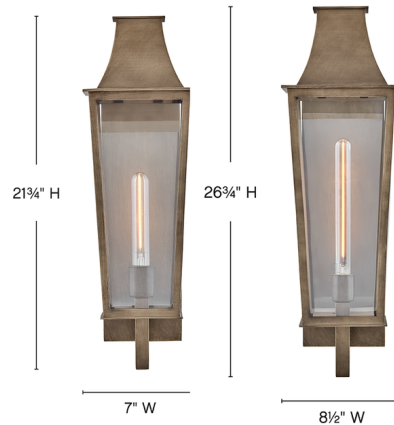

## Georgetown Tall Outdoor Wall Sconce By Hinkley Lighting

### Description

A coastal style inspired by classic Georgian architecture, the Georgetown Tall Outdoor Wall Sconce's traditional, slightly tapered design features clean lines and stately proportions. Weather-resistant composite materials are coated in a corrosion-resistant finish.

Shown in black / clear

### Specifications

COLOR . . . . . Clear  
BODY FINISH . . . . . Black  
WATTAGE . . . . . 12W  
DIMMER . . . . . Standard 120V  
DIMENSIONS . . . . . 7"W x 21.75"H x 8"D  
BULB NOT INCLUDED . . . . . 1 x T10/Medium (E26)/12W/120V LED