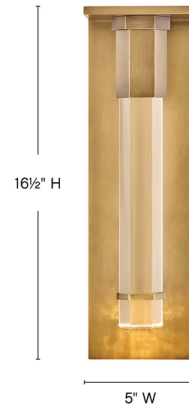

## Cecily Outdoor Wall Sconce By Hinkley Lighting

### Description

The Cecily Outdoor Wall Sconce redefines modern glam with bold design elements that emanate a lux attitude. Dramatic and substantial faceted crystal rods, illuminated by integrated LEDs, pair perfectly with the chic finish to create a breathtaking silhouette.

### Specifications

COLOR	N/A
BODY FINISH	Heritage Brass
WATTAGE	7W
DIMMER	Low Voltage Electronic
DIMENSIONS	5"W x 16.5"H x 6"D
INTEGRATED LED MODULE	1 x LED/7W/120V LED

### Technical Information

LAMP LIFE	60000 hours
COLOR RENDERING	95 CRI
LAMP COLOR	3000K
LUMENS/WATT	71.43
LUMINOUS FLUX	500 lumens

Shown in heritage brass

CLICK TO VIEW PRODUCT

Notes: