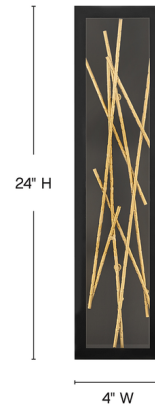

Description

The breathtaking design of the Styx Outdoor Wall Sconce fuses rich glamour with modern styling for an enthralling and dynamic silhouette with unexpected elements. An integrated LED open frame is fully dimmable, composed of clean angles in a chic Black finish. The frame illuminates textured metal branches in Gilded Gold, mingling organic and contemporary elements.

Specifications

COLOR	Clear
BODY FINISH	Black / Gold Leaf
WATTAGE	21W
DIMMER	Low Voltage Electronic
DIMENSIONS	4"W x 24"H x 6"D
INTEGRATED LED MODULE	1 x LED/21W/120V LED

Technical Information

LAMP LIFE	40000 hours
COLOR RENDERING	92 CRI
LAMP COLOR	3000K
LUMENS/WATT	14.29
LUMINOUS FLUX	300 lumens

Shown in black / gold leaf / clear

CLICK TO VIEW PRODUCT

Notes: