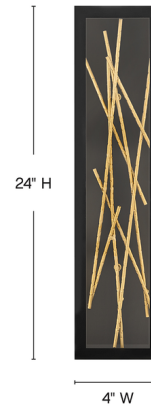

### Description

The breathtaking design of the Styx Outdoor Wall Sconce fuses rich glamour with modern styling for an enthralling and dynamic silhouette with unexpected elements. An integrated LED open frame is fully dimmable, composed of clean angles in a chic Black finish. The frame illuminates textured metal branches in Gilded Gold, mingling organic and contemporary elements.

### Specifications

COLOR . . . . . Clear  
BODY FINISH . . . . . Black / Gold Leaf  
WATTAGE . . . . . 21W  
DIMMER . . . . . Low Voltage Electronic  
DIMENSIONS . . . . . 4"W x 24"H x 6"D  
INTEGRATED LED MODULE . . . . . 1 x LED/21W/120V LED

### Technical Information

LAMP LIFE . . . . . 40000 hours  
COLOR RENDERING . . . . . 92 CRI  
LAMP COLOR . . . . . 3000K  
LUMENS/WATT . . . . . 14.29  
LUMINOUS FLUX . . . . . 300 lumens

Shown in black / gold leaf / clear