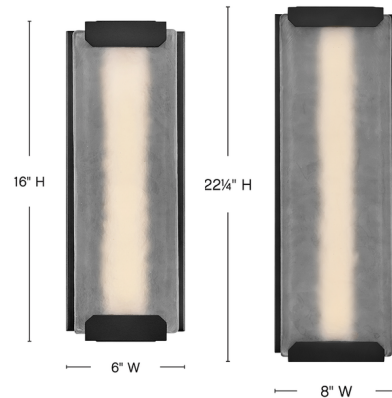

Description

Ideal for luxe outdoor settings and sleek, modern interiors, the Zayde Outdoor Wall Sconce's heavy cast artisanal glass is embraced by bold, modern hardware and a sleek finish. Integrated LEDs beautifully illuminate the thick modern glass's etched interior.

Specifications

COLOR	Etched Glass
BODY FINISH	Black
WATTAGE	8W
DIMMER	Low Voltage Electronic
DIMENSIONS	6"W x 16"H x 3.75"D
INTEGRATED LED MODULE	1 x LED/8W/120V LED

Technical Information

LAMP LIFE	40000 hours
COLOR RENDERING	.90 CRI
LAMP COLOR	.3000K
LUMENS/WATT	.156.25
LUMINOUS FLUX	.1250 lumens

Shown in black / etched glass

CLICK TO VIEW PRODUCT

Notes: