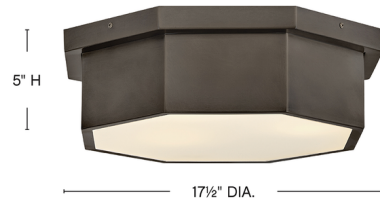

Lightology

lightology.com
866-954-4489
07-07-26

Project: _____

Company: _____

Location: _____ Fixture Type: _____

SPEC #: **HIN1474964**

Approved On: _____ Approved By: _____

Facet Ceiling Light By Hinkley Lighting

Description

View the many sides of the Facet Ceiling Light. Interesting angles combine with bold metal features to create an edgy and contemporary profile that is unpretentious yet unforgettable.

Shown in black oxide

Specifications

| | |
|-------------------|-----------------------------------|
| COLOR | N/A |
| BODY FINISH | Black Oxide |
| WATTAGE | 30W |
| DIMMER | Standard 120V |
| DIMENSIONS | 17.5"W x 5"H |
| BULB NOT INCLUDED | 3 x A19/Medium (E26)/10W/120V LED |