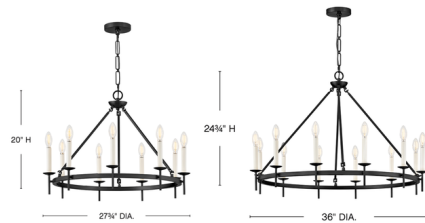

Specifications

COLOR N/A
BODY FINISH Black
WATTAGE 45W
DIMMER Standard 120V
DIMENSIONS 27.75"W x 20"H
BULB NOT INCLUDED 9 x B10/Candelabra (E12)/5W/120V LED

Technical Information

PRODUCT DIMENSIONS Chain Length: 120"

Shown in black

CLICK TO VIEW PRODUCT

Notes: