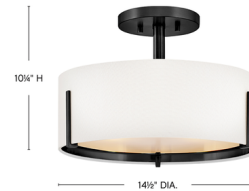

Description

A transitional staple, the Halle Semi Flush Ceiling Light's simple yet stunning Off-White Linen drum shade features an elegant Etched White glass diffuser. A minimal three-pronged frame is finished in a complementing finish to easily accompany both modern and traditional dcor styles.

Shown in black / off white

Specifications

COLOR	Off White
BODY FINISH	Black
WATTAGE	30W
DIMMER	Standard 120V
DIMENSIONS	14.5"W x 10.25"H
BULB NOT INCLUDED	3 x A19/Medium (E26)/10W/120V LED

CLICK TO VIEW PRODUCT