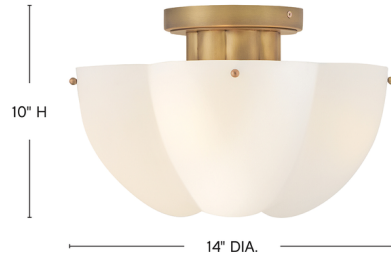

Lightology

lightology.com
866-954-4489
07-10-26

Project: _____

Company: _____

Location: _____ Fixture Type: _____

SPEC #: **HIN1474980**

Approved On: _____ Approved By: _____

Becca Semi Flush Ceiling Light By Hinkley Lighting

Description

Shapely and beautiful, Becca Semi Flush Ceiling Light's cloverlike shade is hand-blown from etched opal glass and diffuses even bright light throughout your living space.

Shown in heritage brass / etched opal

Specifications

COLOR	Etched Opal
BODY FINISH	Heritage Brass
WATTAGE	40W
DIMMER	Standard 120V
DIMENSIONS	14"W x 10"H
BULB NOT INCLUDED	4 x A19/Medium (E26)/10W/120V LED

CLICK TO VIEW PRODUCT

Notes: