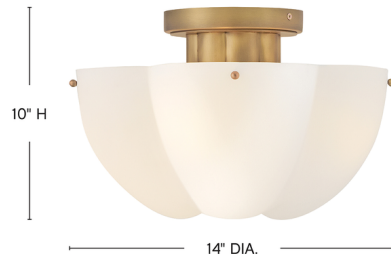

Lightology

lightology.com
866-954-4489
04-25-26

Project: _____

Company: _____

Location: _____ Fixture Type: _____

SPEC #: **HIN1474980**

Approved On: _____ Approved By: _____

Becca Semi Flush Ceiling Light By Hinkley Lighting

Description

Shapely and beautiful, Becca Semi Flush Ceiling Light's cloverlike shade is hand-blown from etched opal glass and diffuses even bright light throughout your living space.

Shown in heritage brass / etched opal

Specifications

COLOR	Etched Opal
BODY FINISH	Heritage Brass
WATTAGE	40W
DIMMER	Standard 120V
DIMENSIONS	14"W x 10"H
BULB NOT INCLUDED	4 x A19/Medium (E26)/10W/120V LED

CLICK TO VIEW PRODUCT

Notes: