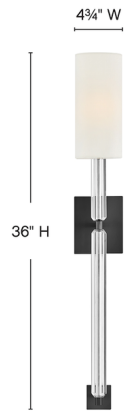

Lightology

lightology.com
866-954-4489
04-26-26

Project: _____

Company: _____

Location: _____ Fixture Type: _____

SPEC #: **HIN1474986**

Approved On: _____ Approved By: _____

Anika Wall Sconce By Hinkley Lighting

Description

Glamorous crystal stems are the focal point of the Anika Wall Sconce's alluring, synched silhouette. A columnar linen shade diffuses bright yet soft illumination, creating a slim, sophisticated look.

Specifications

COLOR White Linen
BODY FINISH Black
WATTAGE 10W
DIMMER Standard 120V
DIMENSIONS 4.75"W x 36"H x 7"D
BULB NOT INCLUDED 1 x A19/Medium (E26)/10W/120V LED

Shown in black / white linen

CLICK TO VIEW PRODUCT