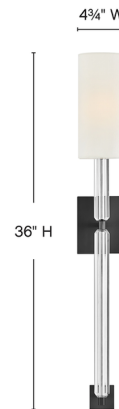

CLICK TO VIEW PRODUCT

Notes: