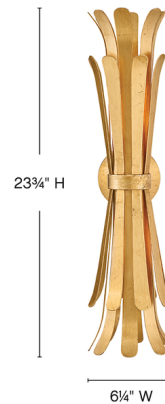

## Reina Wall Sconce By Hinkley Lighting

### Description

Remarkably dramatic, the Reina Wall Sconce's repeating flared fronds surround its central drum and etched white glass diffuser, making a refined yet striking statement within any space.

### Specifications

COLOR	N/A
BODY FINISH	Distressed Brass
WATTAGE	14W
DIMMER	Standard 120V
DIMENSIONS	6.25\"W x 23.75\"H x 7\"D
BULB NOT INCLUDED	2 x B10/Candelabra (E12)/7W/120V LED

CLICK TO VIEW PRODUCT