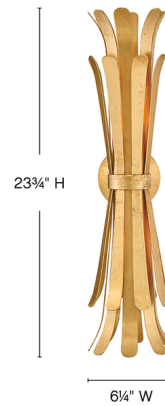

Lightology

lightology.com
866-954-4489
04-26-26

Project: _____

Company: _____

Location: _____ Fixture Type: _____

SPEC #: **HIN1474989**

Approved On: _____ Approved By: _____

Reina Wall Sconce By Hinkley Lighting

Description

Remarkably dramatic, the Reina Wall Sconce's repeating flared fronds surround its central drum and etched white glass diffuser, making a refined yet striking statement within any space.

Specifications

COLOR	N/A
BODY FINISH	Distressed Brass
WATTAGE	14W
DIMMER	Standard 120V
DIMENSIONS	6.25\"W x 23.75\"H x 7\"D
BULB NOT INCLUDED	2 x B10/Candelabra (E12)/7W/120V LED

CLICK TO VIEW PRODUCT

Notes: