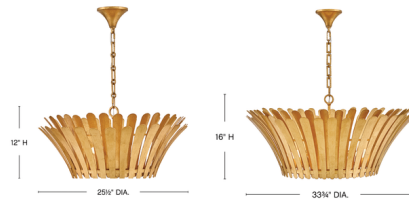

Lightology

lightology.com
866-954-4489
04-25-26

Project: _____

Company: _____

Location: _____ Fixture Type: _____

SPEC #: **HIN1474993**

Approved On: _____ Approved By: _____

Reina Chandelier By Hinkley Lighting

Description

Remarkably dramatic, the Reina Chandelier's repeating flared fronds surround its central drum and etched white glass diffuser, making a refined yet striking statement within any space.

Shown in distressed brass / etched white

Specifications

COLOR Etched White
BODY FINISH Distressed Brass
WATTAGE 15W
DIMMER Standard 120V
DIMENSIONS 25.5\"/>

Technical Information

PRODUCT DIMENSIONS Chain Length: 72"

CLICK TO VIEW PRODUCT

Notes: