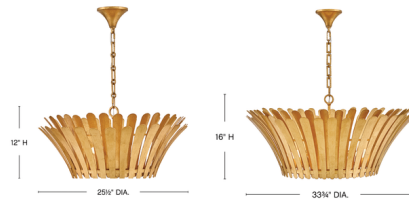

## Reina Chandelier By Hinkley Lighting

### Description

Remarkably dramatic, the Reina Chandelier's repeating flared fronds surround its central drum and etched white glass diffuser, making a refined yet striking statement within any space.

Shown in distressed brass / etched white

### Specifications

COLOR . . . . . Etched White  
BODY FINISH . . . . . Distressed Brass  
WATTAGE . . . . . 15W  
DIMMER . . . . . Standard 120V  
DIMENSIONS . . . . . 25.5\"/>