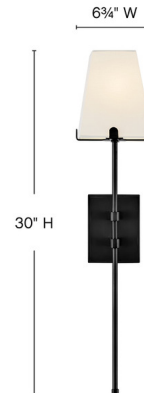

Lightology

lightology.com
866-954-4489
05-17-26

Project: _____

Company: _____

Location: _____ Fixture Type: _____

SPEC #: **HIN1475019**

Approved On: _____ Approved By: _____

Benton Wall Sconce

By Hinkley Lighting

Description

Tall and minimalist, the Benton Wall Sconce's simply chic silhouette easily complements any space or decor style. White hardback linen shades are supported by a slim stem and prongs in a sleek finish.

Specifications

COLOR White Linen
BODY FINISH Black
WATTAGE 10W
DIMMER Standard 120V
DIMENSIONS 6.75"W x 30"H x 8"D
BULB NOT INCLUDED 1 x A19/Medium (E26)/10W/120V LED

Shown in black / white linen

CLICK TO VIEW PRODUCT