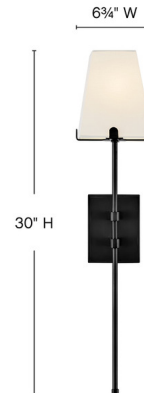

Lightology

lightology.com
866-954-4489
07-07-26

Project: _____

Company: _____

Location: _____ Fixture Type: _____

SPEC #: **HIN1475019**

Approved On: _____ Approved By: _____

Benton Wall Sconce

By Hinkley Lighting

Description

Tall and minimalist, the Benton Wall Sconce's simply chic silhouette easily complements any space or decor style. White hardback linen shades are supported by a slim stem and prongs in a sleek finish.

Specifications

COLOR White Linen
BODY FINISH Black
WATTAGE 10W
DIMMER Standard 120V
DIMENSIONS 6.75"W x 30"H x 8"D
BULB NOT INCLUDED 1 x A19/Medium (E26)/10W/120V LED

Shown in black / white linen

CLICK TO VIEW PRODUCT