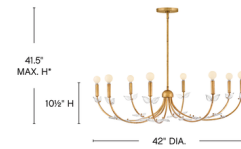

Specifications

COLOR . . . . . Clear
BODY FINISH . . . . . Distressed Brass
WATTAGE 30W
DIMMER . . . . . Standard 120V
DIMENSIONS . . . . . 30"W x 8.5"H
BULB NOT INCLUDED . . . . . 6 x G16.5/Candelabra (E12)/5W/120V LED