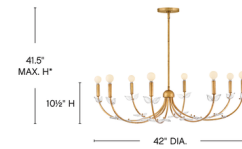

Specifications

COLOR . . . . . Clear
BODY FINISH . . . . . Distressed Brass
WATTAGE 30W
DIMMER . . . . . Standard 120V
DIMENSIONS . . . . . 30"W x 8.5"H
BULB NOT INCLUDED . . . . . 6 x G16.5/Candelabra (E12)/5W/120V LED