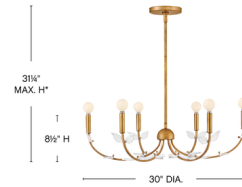

Specifications

COLOR . . . . . Clear
BODY FINISH . . . . . Distressed Brass
WATTAGE 30W
DIMMER . . . . . Standard 120V
DIMENSIONS . . . . . 30"W x 8.5"H
BULB NOT INCLUDED . . . . . 6 x G16.5/Candelabra (E12)/5W/120V LED