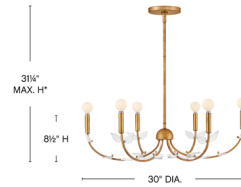

Specifications

COLOR . . . . . Clear
BODY FINISH . . . . . Distressed Brass
WATTAGE 30W
DIMMER . . . . . Standard 120V
DIMENSIONS . . . . . 30"W x 8.5"H
BULB NOT INCLUDED . . . . . 6 x G16.5/Candelabra (E12)/5W/120V LED