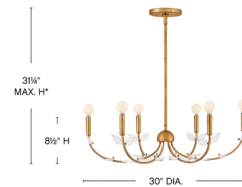

Specifications

COLOR . . . . . Clear
BODY FINISH . . . . . Distressed Brass
WATTAGE 30W
DIMMER . . . . . Standard 120V
DIMENSIONS . . . . . 30"W x 8.5"H
BULB NOT INCLUDED . . . . . 6 x G16.5/Candelabra (E12)/5W/120V LED