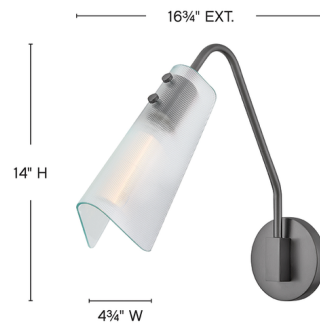

## Altman Wall Sconce By Hinkley Lighting

### Description

A stunning midcentury treasure, the Altman Wall Sconce's industrial style is complemented by a large, folded glass shade at the end of an articulating arm. Ribbed glass softly diffuses and directs illumination to accentuate your surrounding space and dcor.

Shown in gunmetal / clear

### Specifications

COLOR	N/A
BODY FINISH	Gunmetal / Clear
WATTAGE	10W
DIMMER	Standard 120V
DIMENSIONS	4.75"W x 14"H x 16.75"D
BULB NOT INCLUDED	1 x T10/Medium (E26)/10W/120V LED

CLICK TO VIEW PRODUCT

Notes: