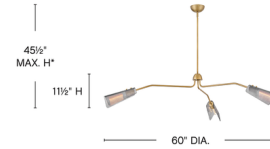

Shown in gunmetal / clear

Specifications

COLOR	N/A
BODY FINISH	Gunmetal / Clear
WATTAGE	30W
DIMMER	Standard 120V
DIMENSIONS	60"W x 11.5"H
BULB NOT INCLUDED	3 x T10/Medium (E26)/10W/120V LED