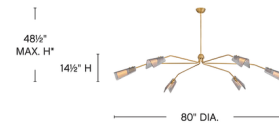

Specifications

COLOR	N/A
BODY FINISH	Gunmetal / Clear
WATTAGE	30W
DIMMER	Standard 120V
DIMENSIONS	60"W x 11.5"H
BULB NOT INCLUDED	3 x T10/Medium (E26)/10W/120V LED