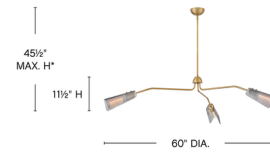

Shown in gunmetal / clear

Specifications

COLOR	N/A
BODY FINISH	Gunmetal / Clear
WATTAGE	30W
DIMMER	Standard 120V
DIMENSIONS	60"W x 11.5"H
BULB NOT INCLUDED	3 x T10/Medium (E26)/10W/120V LED