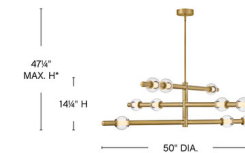

Lightology

lightology.com
866-954-4489
07-09-26

Project: _____

Company: _____

Location: _____ Fixture Type: _____

SPEC #: **HIN1475034**

Approved On: _____ Approved By: _____

Saxon Chandelier By Hinkley Lighting

Description

Boasting an iconic modern silhouette, the Saxon Chandelier showcases clear glass globes surrounding dimmable LED lamps on articulating mobile-style metal rods. Complete your living space with warm, functional light complemented by a sleek finish.

Specifications

COLOR . . . . . Clear
BODY FINISH . . . . . Lacquered Brass
WATTAGE 50W
DIMMER 0-10V
DIMENSIONS . . . . . 36"W x 14.25"H
INTEGRATED LED MODULE . . . . . 1 x LED/50W/120V LED

Technical Information

PRODUCT DIMENSIONS . . . . . Downrods Included: (1) 6" and (2) 12" Stems
LAMP LIFE . . . . . 30000 hours
COLOR RENDERING . . . . . 90 CRI
LAMP COLOR 3000K
LUMENS/WATT 58.00
LUMINOUS FLUX . . . . . 2900 lumens

Shown in lacquered brass / clear

CLICK TO VIEW PRODUCT

Notes: