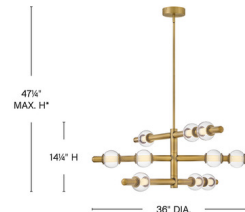

Description

Boasting an iconic modern silhouette, the Saxon Chandelier showcases clear glass globes surrounding dimmable LED lamps on articulating mobile-style metal rods. Complete your living space with warm, functional light complemented by a sleek finish.

Specifications

COLOR Clear
BODY FINISH Lacquered Brass
WATTAGE 50W
DIMMER 0-10V
DIMENSIONS 36"W x 14.25"H
INTEGRATED LED MODULE 1 x LED/50W/120V LED

Technical Information

PRODUCT DIMENSIONS Downrods Included: (1) 6" and (2) 12" Stems
LAMP LIFE 30000 hours
COLOR RENDERING 90 CRI
LAMP COLOR 3000K
LUMENS/WATT 58.00
LUMINOUS FLUX 2900 lumens

Shown in lacquered brass / clear

CLICK TO VIEW PRODUCT

Notes: