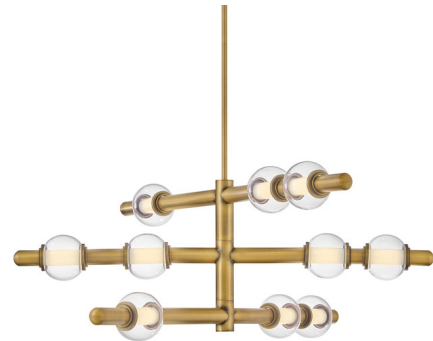

Lightology

lightology.com
866-954-4489
07-09-26

Project: _____

Company: _____

Location: _____ Fixture Type: _____

SPEC #: **HIN1475034**

Approved On: _____ Approved By: _____

Saxon Chandelier By Hinkley Lighting

Description

Boasting an iconic modern silhouette, the Saxon Chandelier showcases clear glass globes surrounding dimmable LED lamps on articulating mobile-style metal rods. Complete your living space with warm, functional light complemented by a sleek finish.

Specifications

COLOR Clear
BODY FINISH Lacquered Brass
WATTAGE 50W
DIMMER 0-10V
DIMENSIONS 36"W x 14.25"H
INTEGRATED LED MODULE 1 x LED/50W/120V LED

Technical Information

PRODUCT DIMENSIONS Downrods Included: (1) 6" and (2) 12" Stems
LAMP LIFE 30000 hours
COLOR RENDERING 90 CRI
LAMP COLOR 3000K
LUMENS/WATT 58.00
LUMINOUS FLUX 2900 lumens

Shown in lacquered brass / clear

CLICK TO VIEW PRODUCT

Notes: