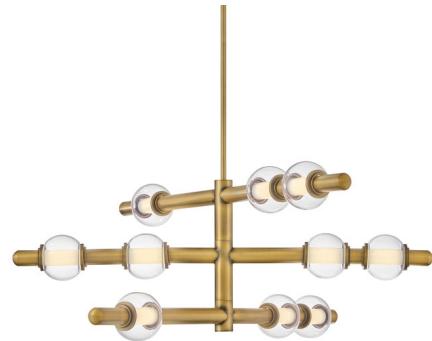

Lightology

lightology.com
866-954-4489
04-25-26

Project: _____

Company: _____

Location: _____ Fixture Type: _____

SPEC #: **HIN1475034**

Approved On: _____ Approved By: _____

Saxon Chandelier By Hinkley Lighting

Description

Boasting an iconic modern silhouette, the Saxon Chandelier showcases clear glass globes surrounding dimmable LED lamps on articulating mobile-style metal rods. Complete your living space with warm, functional light complemented by a sleek finish.

Specifications

COLOR . . . . . Clear
BODY FINISH . . . . . Lacquered Brass
WATTAGE 50W
DIMMER 0-10V
DIMENSIONS . . . . . 36"W x 14.25"H
INTEGRATED LED MODULE . . . . . 1 x LED/50W/120V LED

Technical Information

PRODUCT DIMENSIONS . . . . . Downrods Included: (1) 6" and (2) 12" Stems
LAMP LIFE . . . . . 30000 hours
COLOR RENDERING . . . . . 90 CRI
LAMP COLOR 3000K
LUMENS/WATT 58.00
LUMINOUS FLUX . . . . . 2900 lumens

Notes: