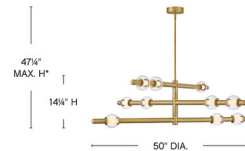

Lightology

lightology.com
866-954-4489
04-25-26

Project: _____

Company: _____

Location: _____ Fixture Type: _____

SPEC #: **HIN1475034**

Approved On: _____ Approved By: _____

Saxon Chandelier By Hinkley Lighting

Description

Boasting an iconic modern silhouette, the Saxon Chandelier showcases clear glass globes surrounding dimmable LED lamps on articulating mobile-style metal rods. Complete your living space with warm, functional light complemented by a sleek finish.

Specifications

COLOR . . . . . Clear
BODY FINISH . . . . . Lacquered Brass
WATTAGE 50W
DIMMER 0-10V
DIMENSIONS . . . . . 36"W x 14.25"H
INTEGRATED LED MODULE . . . . . 1 x LED/50W/120V LED

Technical Information

PRODUCT DIMENSIONS . . . . . Downrods Included: (1) 6" and (2) 12" Stems
LAMP LIFE . . . . . 30000 hours
COLOR RENDERING . . . . . 90 CRI
LAMP COLOR 3000K
LUMENS/WATT 58.00
LUMINOUS FLUX . . . . . 2900 lumens

Notes:

Shown in lacquered brass / clear

CLICK TO VIEW PRODUCT