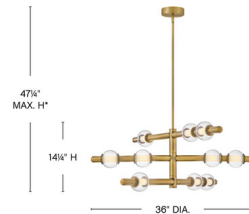

Shown in lacquered brass / clear