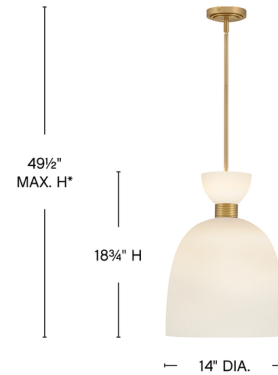

Shown in lacquered brass / etched opal

Specifications

COLOR	Etched Opal
BODY FINISH	Lacquered Brass
WATTAGE	12W
DIMMER	Low Voltage Electronic
DIMENSIONS	14"W x 18.75"H
BULB NOT INCLUDED	1 x A19/Medium (E26)/12W/120V LED

Technical Information

PRODUCT DIMENSIONS . . . . . Downrods Included: (1) 6" and (2) 12" Stems

CLICK TO VIEW PRODUCT

Notes: