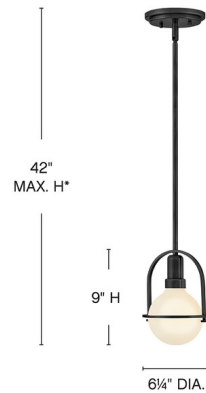

Shown in black / etched opal

Specifications

COLOR . . . . . Etched Opal
BODY FINISH . . . . . Black
WATTAGE 12W
DIMMER . . . . . Standard 120V
DIMENSIONS . . . . . 6.25"W x 9"H x 6.25"D
BULB NOT INCLUDED . . . . . 1 x A19/Medium (E26)/12W/120V LED