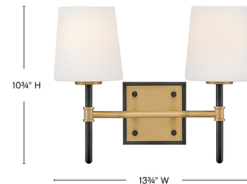

Lightology

lightology.com
866-954-4489
07-07-26

Project: _____

Company: _____

Location: _____ Fixture Type: _____

SPEC #: **HIN1475064**

Approved On: _____ Approved By: _____

Saunders Bathroom Vanity Light By Hinkley Lighting

Description

The Saunders Bathroom Vanity Light boasts a striking yet effortless appeal, blending traditional elements with captivating, midcentury modern details. A slim silhouette and decorative stem holders is paired with blown, etched opal glass shades.

Shown in lacquered brass / black / etched opal

Specifications

COLOR Etched Opal
BODY FINISH Lacquered Brass / Black
WATTAGE 10W
DIMMER Standard 120V
DIMENSIONS 13.75"W x 10.75"H x 6.25"D
BULB NOT INCLUDED 2 x A19/Medium (E26)/5W/120V LED