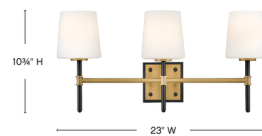

Description

The Saunders Bathroom Vanity Light boasts a striking yet effortless appeal, blending traditional elements with captivating, midcentury modern details. A slim silhouette and decorative stem holders is paired with blown, etched opal glass shades.

Shown in lacquered brass / black / etched opal

Specifications

COLOR Etched Opal
BODY FINISH Lacquered Brass / Black
WATTAGE 10W
DIMMER Standard 120V
DIMENSIONS 13.75"W x 10.75"H x 6.25"D
BULB NOT INCLUDED 2 x A19/Medium (E26)/5W/120V LED