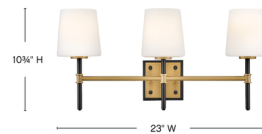

Description

The Saunders Bathroom Vanity Light boasts a striking yet effortless appeal, blending traditional elements with captivating, midcentury modern details. A slim silhouette and decorative stem holders is paired with blown, etched opal glass shades.

Shown in lacquered brass / black / etched opal

Specifications

COLOR Etched Opal
BODY FINISH Lacquered Brass / Black
WATTAGE 10W
DIMMER Standard 120V
DIMENSIONS 13.75"W x 10.75"H x 6.25"D
BULB NOT INCLUDED 2 x A19/Medium (E26)/5W/120V LED