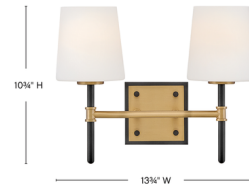

Lightology

lightology.com
866-954-4489
04-25-26

Project: _____

Company: _____

Location: _____ Fixture Type: _____

SPEC #: **HIN1475064**

Approved On: _____ Approved By: _____

Saunders Bathroom Vanity Light By Hinkley Lighting

Description

The Saunders Bathroom Vanity Light boasts a striking yet effortless appeal, blending traditional elements with captivating, midcentury modern details. A slim silhouette and decorative stem holders is paired with blown, etched opal glass shades.

Shown in lacquered brass / black / etched opal

Specifications

COLOR Etched Opal
BODY FINISH Lacquered Brass / Black
WATTAGE 10W
DIMMER Standard 120V
DIMENSIONS 13.75"W x 10.75"H x 6.25"D
BULB NOT INCLUDED 2 x A19/Medium (E26)/5W/120V LED