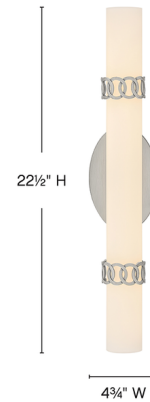

Description

Reminiscent of the fanciful detailing found in fine jeweled bracelets, the Eliza Bathroom Vanity Light's decorative chain cuffs accentuate its tasteful etched opal glass. Fully dimmable integrated LEDs evenly cast bright yet comfortable illumination to fill your entire bathroom or living space. Fixture can be mounted horizontally or vertically.

Specifications

COLOR	Etched Opal
BODY FINISH	Brushed Nickel
WATTAGE	36W
DIMMER	Low Voltage Electronic
DIMENSIONS	4.75"W x 22.5"H x 3.75"D
INTEGRATED LED MODULE	1 x LED/36W/120V LED

Technical Information

LAMP LIFE	30000 hours
COLOR RENDERING	90 CRI
LAMP COLOR	3000K
LUMENS/WATT	55.56
LUMINOUS FLUX	2000 lumens

Shown in brushed nickel / etched opal

CLICK TO VIEW PRODUCT

Notes: