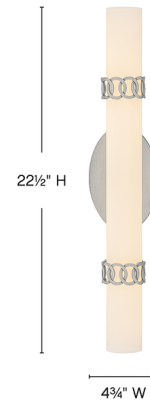

Description

Reminiscent of the fanciful detailing found in fine jeweled bracelets, the Eliza Bathroom Vanity Light's decorative chain cuffs accentuate its tasteful etched opal glass. Fully dimmable integrated LEDs evenly cast bright yet comfortable illumination to fill your entire bathroom or living space. Fixture can be mounted horizontally or vertically.

Specifications

COLOR	Etched Opal
BODY FINISH	Brushed Nickel
WATTAGE	36W
DIMMER	Low Voltage Electronic
DIMENSIONS	4.75"W x 22.5"H x 3.75"D
INTEGRATED LED MODULE	1 x LED/36W/120V LED

Technical Information

LAMP LIFE	30000 hours
COLOR RENDERING	90 CRI
LAMP COLOR	3000K
LUMENS/WATT	55.56
LUMINOUS FLUX	2000 lumens

Shown in brushed nickel / etched opal

CLICK TO VIEW PRODUCT

Notes: