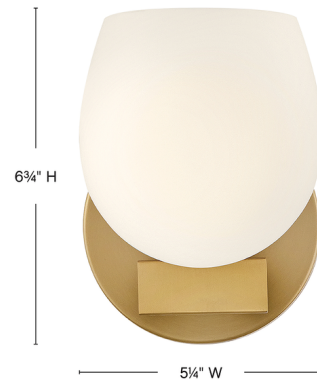

Description

The Mae Wall Sconce's chic modern design complements soft, etched opal glass with a sleek finish. The contrast between the shade's rounded form and the frame's sleek silhouette creates a dynamic juxtaposition of softness and sharpness, and a balanced visual harmony.

Specifications

COLOR Etched Opal
BODY FINISH Lacquered Brass
WATTAGE 5W
DIMMER Low Voltage Electronic
DIMENSIONS 5.25"W x 6.75"H x 6.5"D
BULB INCLUDED 1 x JCD/G9/5W/120V LED

Technical Information

LAMP LIFE 25000 hours
COLOR RENDERING 90 CRI
LAMP COLOR 3000K
LUMENS/WATT 90.00
LUMINOUS FLUX 450 lumens

Notes:

Shown in lacquered brass / etched opal

CLICK TO VIEW PRODUCT