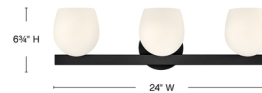

Description

The Mae Bathroom Vanity Light's chic modern design complements soft, etched opal glass with a sleek finish. The contrast between the shades' rounded forms and the frame's sleek silhouette creates a dynamic juxtaposition of softness and sharpness, and a balanced visual harmony. Can be mounted up or down.

Specifications

COLOR Etched Opal
BODY FINISH Black
WATTAGE 10W
DIMMER Low Voltage Electronic
DIMENSIONS 15"W x 6.75"H x 6.5"D
BULB INCLUDED 2 x JCD/G9/5W/120V LED

Technical Information

LAMP LIFE 25000 hours
COLOR RENDERING 90 CRI
LAMP COLOR 3000K
LUMENS/WATT 180.00
LUMINOUS FLUX 900 lumens

Shown in black / etched opal

CLICK TO VIEW PRODUCT

Notes: