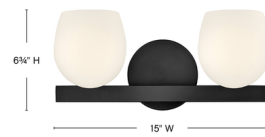

Description

The Mae Bathroom Vanity Light's chic modern design complements soft, etched opal glass with a sleek finish. The contrast between the shades' rounded forms and the frame's sleek silhouette creates a dynamic juxtaposition of softness and sharpness, and a balanced visual harmony. Can be mounted up or down.

Specifications

COLOR Etched Opal
BODY FINISH Black
WATTAGE 10W
DIMMER Low Voltage Electronic
DIMENSIONS 15"W x 6.75"H x 6.5"D
BULB INCLUDED 2 x JCD/G9/5W/120V LED

Technical Information

LAMP LIFE 25000 hours
COLOR RENDERING 90 CRI
LAMP COLOR 3000K
LUMENS/WATT 180.00
LUMINOUS FLUX 900 lumens

Shown in black / etched opal

CLICK TO VIEW PRODUCT

Notes: