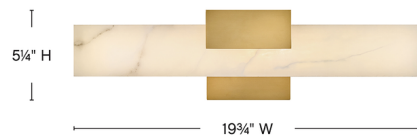

Description

The Cadiz Bathroom Vanity Light celebrates the beauty of organic details in its large natural alabaster panels. Every element is softly illuminated by dimmable, integrated LEDs, emphasizing the stone's unique variations in color and pattern. Fixture can be mounted up or down.

Shown in heritage brass / alabaster

Specifications

COLOR	Alabaster
BODY FINISH	Heritage Brass
WATTAGE	24W
DIMMER	Low Voltage Electronic
DIMENSIONS	19.75"W x 5.25"H x 3.5"D
INTEGRATED LED MODULE	1 x LED/24W/120V LED

Technical Information

LAMP LIFE	50000 hours
COLOR RENDERING	90 CRI
LAMP COLOR	3000K
LUMENS/WATT	77.50
LUMINOUS FLUX	1860 lumens

CLICK TO VIEW PRODUCT

Notes: