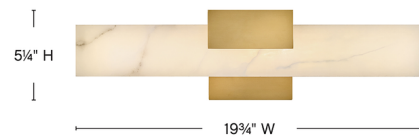

Description

The Cadiz Bathroom Vanity Light celebrates the beauty of organic details in its large natural alabaster panels. Every element is softly illuminated by dimmable, integrated LEDs, emphasizing the stone's unique variations in color and pattern. Fixture can be mounted up or down.

Shown in heritage brass / alabaster

Specifications

| | |
|-----------------------|--------------------------|
| COLOR | Alabaster |
| BODY FINISH | Heritage Brass |
| WATTAGE | 24W |
| DIMMER | Low Voltage Electronic |
| DIMENSIONS | 19.75"W x 5.25"H x 3.5"D |
| INTEGRATED LED MODULE | 1 x LED/24W/120V LED |