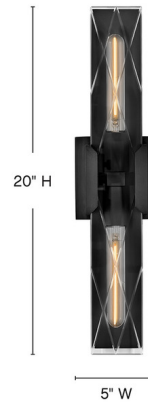

Description

Taking inspiration from traditional barware with its decorative argyle motif, the Monte Bathroom Vanity Light is the perfect mix of glamour and simplicity. Large, clear crystal with etched detailing is secured by cast brackets and a substantial backplate to accentuate your space with sophistication. Fixture can be mounted horizontally or vertically.

Shown in black oxide

Specifications

COLOR N/A
BODY FINISH Black Oxide
WATTAGE 10W
DIMMER Standard 120V
DIMENSIONS 5"W x 20"H x 3.75"D
BULB NOT INCLUDED 2 x T10/Medium (E26)/5W/120V LED

CLICK TO VIEW PRODUCT