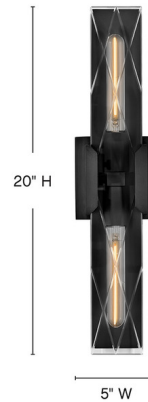

### Description

Taking inspiration from traditional barware with its decorative argyle motif, the Monte Bathroom Vanity Light is the perfect mix of glamour and simplicity. Large, clear crystal with etched detailing is secured by cast brackets and a substantial backplate to accentuate your space with sophistication. Fixture can be mounted horizontally or vertically.

### Specifications

COLOR . . . . . N/A  
BODY FINISH . . . . . Black Oxide  
WATTAGE . . . . . 10W  
DIMMER . . . . . Standard 120V  
DIMENSIONS . . . . . 5"W x 20"H x 3.75"D  
BULB NOT INCLUDED . . . . . 2 x T10/Medium (E26)/5W/120V LED

Shown in black oxide

CLICK TO VIEW PRODUCT

Notes: