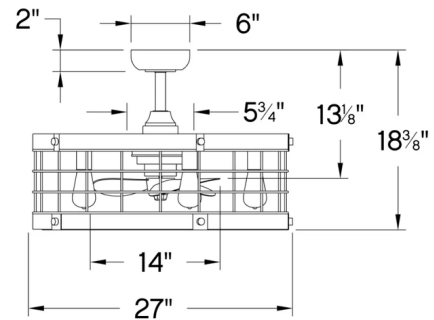

CLICK TO VIEW PRODUCT

Notes: