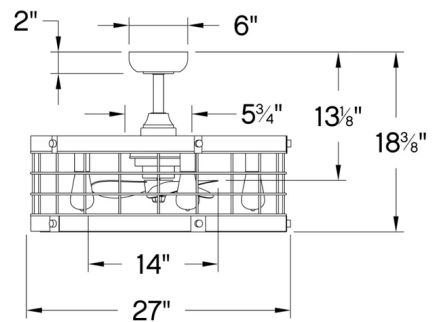

CLICK TO VIEW PRODUCT

Notes: