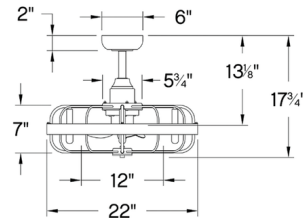

CLICK TO VIEW PRODUCT

Notes: