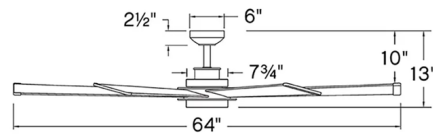

Shown in matte white / heritage brass / matte white / white

Specifications

COLOR	White
BODY FINISH	Matte White / Heritage Brass / Matte White
WATTAGE	17W
DIMMER	Included
DIMENSIONS	64"W x 13"H
BULB	1 x LED/17W/120V LED