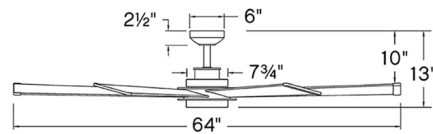

Shown in matte white / heritage brass / matte white / white

Specifications

| | |
|-----------------------|--|
| BLADE COLOR | White |
| BODY FINISH | Matte White / Heritage Brass / Matte White |
| WATTAGE | 17W |
| DIMMER | Included |
| DIMENSIONS | 64"W x 13"H |
| INTEGRATED LED MODULE | 1 x LED/17W/120V LED |