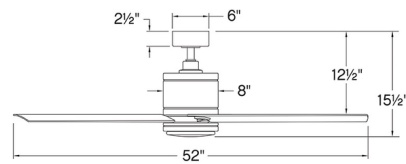

### Specifications

COLOR	Etched Opal
BODY FINISH	Brushed Nickel / Silver
WATTAGE	16W
DIMMER	Included
DIMENSIONS	52"W x 15.25"H
INTEGRATED LED MODULE	1 x LED/16W/120V LED