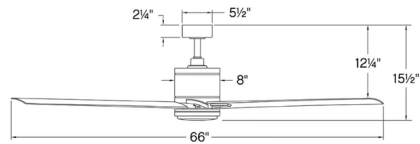

Shown in matte black / etched opal

Specifications

COLOR	Etched Opal
BODY FINISH	Matte Black
WATTAGE	16W
DIMMER	Included
DIMENSIONS	66"W x 15.5"H
BULB	1 x LED/16W/120V LED

Technical Information

LAMP LIFE	50000 hours
COLOR RENDERING	90 CRI
LAMP COLOR	3000K
LUMENS/WATT	82.50
LUMINOUS FLUX	1320 lumens