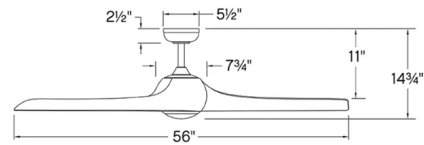

Shown in matte black / driftwood / white

Specifications

COLOR	White
BODY FINISH	Matte Black / Driftwood
WATTAGE	16W
DIMMER	Included
DIMENSIONS	56"W x 14.75"H
INTEGRATED LED MODULE	1 x LED/16W/120V LED

Technical Information