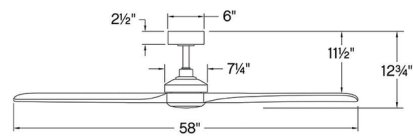

CLICK TO VIEW PRODUCT

Notes: