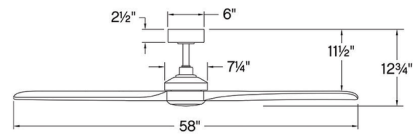

CLICK TO VIEW PRODUCT

Notes: