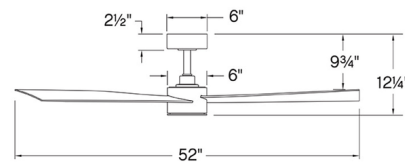

### Specifications

COLOR	White
BODY FINISH	Matte White
WATTAGE	16W
DIMMER	Included
DIMENSIONS	52"W x 12.25"H
INTEGRATED LED MODULE	1 x LED/16W/120V LED