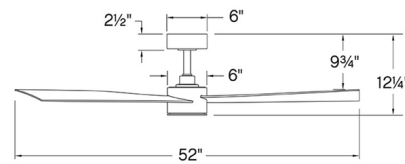

### Specifications

COLOR	White
BODY FINISH	Matte White
WATTAGE	16W
DIMMER	Included
DIMENSIONS	52"W x 12.25"H
INTEGRATED LED MODULE	1 x LED/16W/120V LED