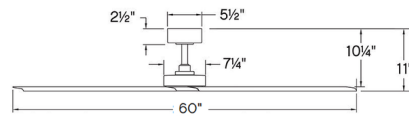

### Specifications

BLADE COLOR	Matte Black
BODY FINISH	Matte Black
WATTAGE	N/A
DIMMER	N/A
DIMENSIONS	60"W x 11"H
BULB	N/A

CLICK TO VIEW PRODUCT

Notes: