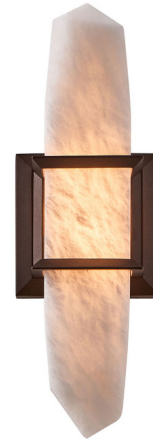

Lightology

lightology.com
866-954-4489
04-24-26

Project: _____

Company: _____

Location: _____ Fixture Type: _____

SPEC #: **KAL1475132**

Approved On: _____ Approved By: _____

Jewel Outdoor Wall Light By Kalco

Description

The Jewel outdoor sconce is cut of natural Alabaster stone and held in place like jewelry. Featuring an Old Bronze fluorocarbon finish that will withstand the harshest environments and LED technology. Constructed of Stainless Steel and Brass, this wall sconce is suitable for both indoor and outdoor use.

Shown in bronze / alabaster

Specifications

COLOR Alabaster
BODY FINISH Bronze
WATTAGE 8W
DIMMER Standard 120V
DIMENSIONS 5"W x 15"H x 5"D
INTEGRATED LED MODULE 1 x LED/8W/120V LED
COUNTRY OF ORIGIN China