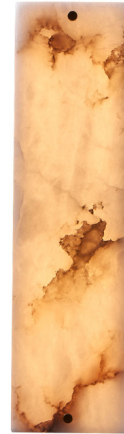

Lightology

lightology.com
866-954-4489
07-02-26

Project: _____

Company: _____

Location: _____ Fixture Type: _____

SPEC #: **KAL1475144**

Approved On: _____ Approved By: _____

Vertical Wall Light

By Kalco

Description

Elegance meets nature with the Vertical Wall Light. Inspired by the timeless Art Deco style and the intricate layering found in rock strata. Crafted from extruded brass and decked out with natural Alabaster stone, it features a laid-back blend of style and nature in a True Brass finish.

Shown in winter brass / alabaster

Specifications

COLOR Alabaster
BODY FINISH Winter Brass
WATTAGE 36W
DIMMER Low Voltage Electronic
DIMENSIONS 4.5"W x 17"H x 3"D
INTEGRATED LED MODULE 1 x LED/36W/120V LED
COUNTRY OF ORIGIN China

Technical Information

COLOR RENDERING 90 CRI
LAMP COLOR 3000K
LUMENS/WATT 75.00
LUMINOUS FLUX 2700 lumens

CLICK TO VIEW PRODUCT

Notes: