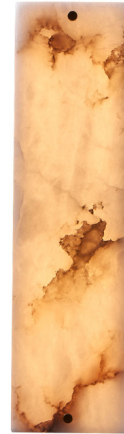

Lightology

lightology.com
866-954-4489
04-24-26

Project: _____

Company: _____

Location: _____ Fixture Type: _____

SPEC #: **KAL1475144**

Approved On: _____ Approved By: _____

Vertical Wall Light

By Kalco

Description

Elegance meets nature with the Vertical Wall Light. Inspired by the timeless Art Deco style and the intricate layering found in rock strata. Crafted from extruded brass and decked out with natural Alabaster stone, it features a laid-back blend of style and nature in a True Brass finish.

Shown in winter brass / alabaster

Specifications

COLOR Alabaster
BODY FINISH Winter Brass
WATTAGE 36W
DIMMER Low Voltage Electronic
DIMENSIONS 4.5"W x 17"H x 3"D
INTEGRATED LED MODULE 1 x LED/36W/120V LED
COUNTRY OF ORIGIN China

Technical Information

COLOR RENDERING 90 CRI
LAMP COLOR 3000K
LUMENS/WATT 75.00
LUMINOUS FLUX 2700 lumens

CLICK TO VIEW PRODUCT

Notes: