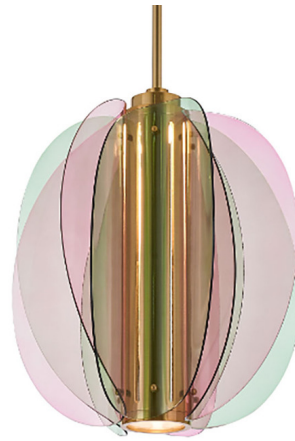

## Tulipa Pendant By Kalco

### Description

Inspired by Tulips for their translucent and colorful petals. The Tulipa pendant features curved glass shapes that alternate colors and adorn the center down light column. Featuring integrated LED lamping with a frosted glass diffuser and a warm Winter Brass finish.

Shown in winter brass

### Specifications

COLOR	N/A
BODY FINISH	Winter Brass
WATTAGE	8W
DIMMER	Standard 120V
DIMENSIONS	14.5"W x 25"H
INTEGRATED LED MODULE	1 x LED/8W/120V LED
COUNTRY OF ORIGIN	China