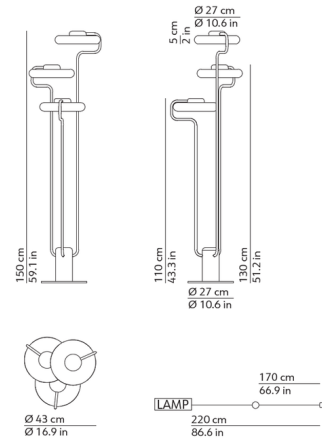

Lightology

lightology.com
866-954-4489
04-23-26

Project: _____

Company: _____

Location: _____ Fixture Type: _____

SPEC #: **KUN1475254**

Approved On: _____ Approved By: _____

Tratto Floor Lamp

By kdIn

Description

The Tratto Floor Lamp features an elongated silhouette that illuminates with sleek personality. Each of the three arms holds an opal glass diffuser, providing soft, ambient lighting. To use the touch dimmer on the cord, press to turn on and off and press and hold to adjust the brightness level.

Specifications

COLOR	N/A
BODY FINISH	Black
WATTAGE	42W
DIMMER	Included
DIMENSIONS	19.1"W x 59.1"H
INTEGRATED LED MODULE	3 x LED/14W/120V LED

Technical Information

COLOR RENDERING	90 CRI
LAMP COLOR	2700K
LUMENS/WATT	310.71
LUMINOUS FLUX	4350 lumens

Shown in black

CLICK TO VIEW PRODUCT

Notes: