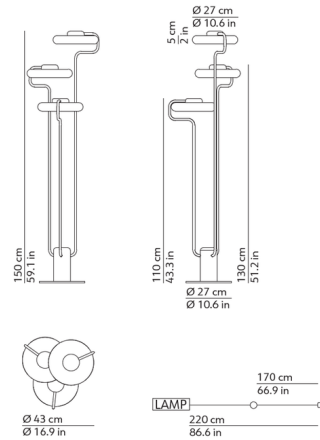

Lightology

lightology.com
866-954-4489
07-06-26

Project: _____

Company: _____

Location: _____ Fixture Type: _____

SPEC #: **KUN1475254**

Approved On: _____ Approved By: _____

Tratto Floor Lamp

By kdIn

Description

The Tratto Floor Lamp features an elongated silhouette that illuminates with sleek personality. Each of the three arms holds an opal glass diffuser, providing soft, ambient lighting. To use the touch dimmer on the cord, press to turn on and off and press and hold to adjust the brightness level.

Specifications

COLOR	N/A
BODY FINISH	Black
WATTAGE	42W
DIMMER	Included
DIMENSIONS	19.1"W x 59.1"H
INTEGRATED LED MODULE	3 x LED/14W/120V LED

Technical Information

COLOR RENDERING	90 CRI
LAMP COLOR	2700K
LUMENS/WATT	310.71
LUMINOUS FLUX	4350 lumens

Shown in black

CLICK TO VIEW PRODUCT

Notes: