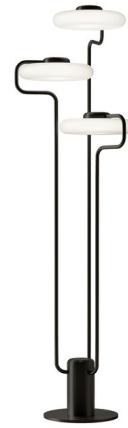

Lightology

lightology.com
866-954-4489
04-23-26

Project: _____

Company: _____

Location: _____ Fixture Type: _____

SPEC #: **KUN1475254**

Approved On: _____ Approved By: _____

Tratto Floor Lamp

By kdIn

Description

The Tratto Floor Lamp features an elongated silhouette that illuminates with sleek personality. Each of the three arms holds an opal glass diffuser, providing soft, ambient lighting. To use the touch dimmer on the cord, press to turn on and off and press and hold to adjust the brightness level.

Specifications

COLOR	N/A
BODY FINISH	Black
WATTAGE	42W
DIMMER	Included
DIMENSIONS	19.1"W x 59.1"H
INTEGRATED LED MODULE	3 x LED/14W/120V LED

Technical Information

COLOR RENDERING	90 CRI
LAMP COLOR	2700K
LUMENS/WATT	310.71
LUMINOUS FLUX	4350 lumens

Shown in black