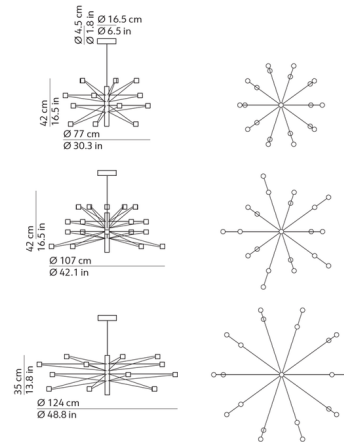

Lightology

lightology.com
866-954-4489
04-24-26

Project: _____

Company: _____

Location: _____ Fixture Type: _____

SPEC #: **KUN1475259**

Approved On: _____ Approved By: _____

Polar 20 Pendant By kdIn

Description

The Polar 20 Pendant blends elegance and versatility in a unique modular system. Interchangeable metal arms allow for the creation of numerous configurations around a central axis. Each arm supports an illuminated cylinder, with both up and down lighting. Choose between three different sizes to fit any space.

Specifications

COLOR . . . . . N/A
BODY FINISH . . . . . Black
WATTAGE 70W
DIMMER 0-10V
DIMENSIONS . . . . . 30.31"W x 16.53"H
INTEGRATED LED MODULE . . . . . 20 x LED/3.5W/120V LED

Technical Information

COLOR RENDERING . . . . . 90 CRI
LAMP COLOR 2700K
LUMENS/WATT 2,514.29
LUMINOUS FLUX . . . . . 8800 lumens

Notes:

CLICK TO VIEW PRODUCT