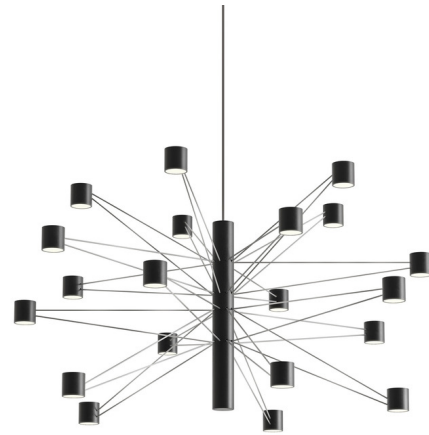

Lightology

lightology.com
866-954-4489
04-24-26

Project: _____

Company: _____

Location: _____ Fixture Type: _____

SPEC #: **KUN1475259**

Approved On: _____ Approved By: _____

Polar 20 Pendant By kdIn

Description

The Polar 20 Pendant blends elegance and versatility in a unique modular system. Interchangeable metal arms allow for the creation of numerous configurations around a central axis. Each arm supports an illuminated cylinder, with both up and down lighting. Choose between three different sizes to fit any space.

Specifications

COLOR N/A
BODY FINISH Black
WATTAGE 70W
DIMMER 0-10V
DIMENSIONS 30.31"W x 16.53"H
INTEGRATED LED MODULE 20 x LED/3.5W/120V LED

Technical Information

COLOR RENDERING 90 CRI
LAMP COLOR 2700K
LUMENS/WATT 2,514.29
LUMINOUS FLUX 8800 lumens

Notes:

Shown in black

CLICK TO VIEW PRODUCT