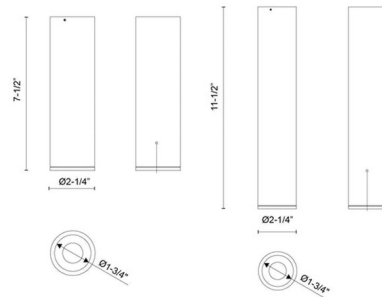

Description

The Lorna 2 inch no Canopy Ceiling Flush Light brings a modern, architectural touch to your exterior space. Its minimalist aluminum body features a glass diffuser set at a 36-degree angle, casting a focused, warm glow that subtly enhances the surrounding area. Perfect for new construction.

Specifications

COLOR	Clear
BODY FINISH	Black
WATTAGE	10W
DIMMER	Universal
DIMENSIONS	2.25"W x 7.5"H
INTEGRATED LED MODULE	1 x LED/10W/120-277V LED
COUNTRY OF ORIGIN	China

Technical Information

LAMP LIFE	50000 hours
BEAM ANGLE	36°
COLOR RENDERING	90 CRI
LAMP COLOR	3000K
LUMENS/WATT	66.50
LUMINOUS FLUX	665 lumens

Shown in black / clear

CLICK TO VIEW PRODUCT

Notes: