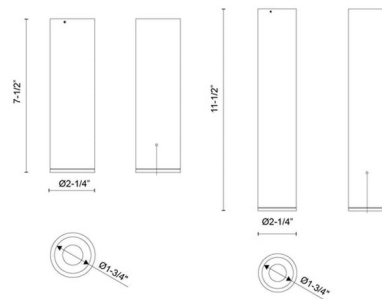

CLICK TO VIEW PRODUCT

Notes: