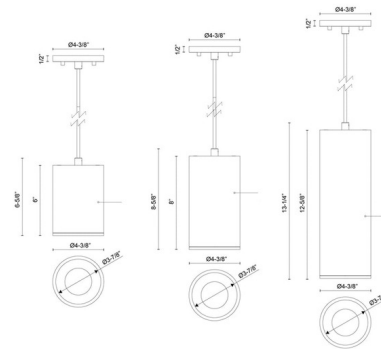

### Description

The Lorna 4 inch Pendant brings a modern, architectural touch to your interior space. Its minimalist aluminum diffuser features a glass diffuser set at a 36-degree angle, casting a focused, warm glow that subtly enhances the surrounding room.

### Specifications

COLOR	Clear
BODY FINISH	Black
WATTAGE	18W
DIMMER	Universal
DIMENSIONS	4.38"W x 6.63"H
INTEGRATED LED MODULE	1 x LED/18W/120-277V LED
COUNTRY OF ORIGIN	China

### Technical Information

PRODUCT DIMENSIONS	Adjustable Matching Cable: 120"
LAMP LIFE	50000 hours
BEAM ANGLE	36°
COLOR RENDERING	90 CRI
LAMP COLOR	3000K
LUMENS/WATT	80.72
LUMINOUS FLUX	1453 lumens

Shown in black / clear