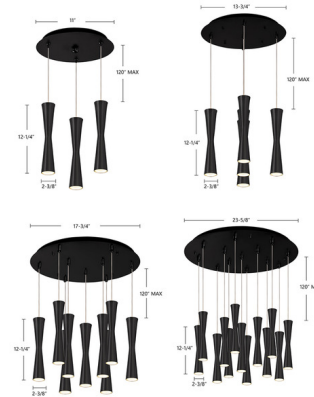

Description

The Robson Round Multi Light Pendant offers a sleek, minimalist touch to your interior space. The hourglass-shaped shades feature dual translucent acrylic diffusers, providing both upward and downward lighting to create a balanced, ambient glow throughout your room. Adjust each cable to create your own unique look.

Specifications

COLOR	Frosted
BODY FINISH	Black
WATTAGE	42W
DIMMER	Low Voltage Electronic
DIMENSIONS	11"W x 12.25"H
INTEGRATED LED MODULE	3 x LED/14W/120V LED
COUNTRY OF ORIGIN	China

Technical Information

PRODUCT DIMENSIONS	Adjustable Cable Lengths: 120"
LAMP LIFE	50000 hours
COLOR RENDERING	90 CRI
LAMP COLOR	3000K
LUMENS/WATT	115.71
LUMINOUS FLUX	1620 lumens

Shown in black / frosted

CLICK TO VIEW PRODUCT