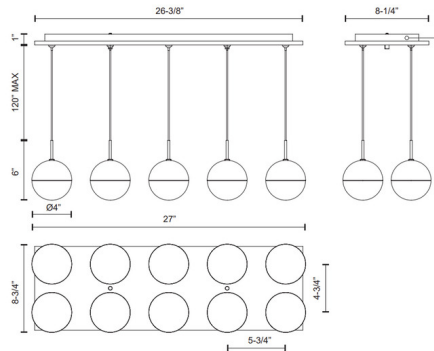

CLICK TO VIEW PRODUCT

Notes: