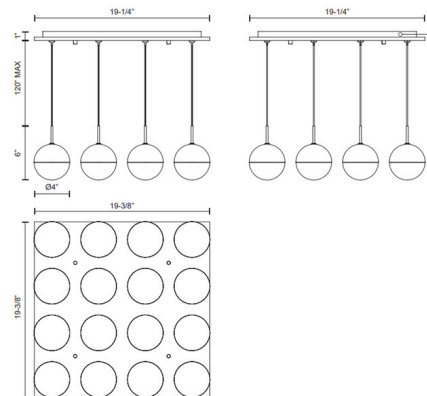

### Specifications

COLOR	Clear / White
BODY FINISH	Brushed Gold
WATTAGE	2112W
DIMMER	Low Voltage Electronic
DIMENSIONS	19.38"W x 6"H x 19.25"D
INTEGRATED LED MODULE	16 x LED/132W/120V LED
COUNTRY OF ORIGIN	China

### Technical Information

PRODUCT DIMENSIONS	Adjustable Cable Lengths: 120"
LAMP LIFE	50000 hours
COLOR RENDERING	90 CRI
LAMP COLOR	3000K
LUMENS/WATT	68.85
LUMINOUS FLUX	9088 lumens

CLICK TO VIEW PRODUCT