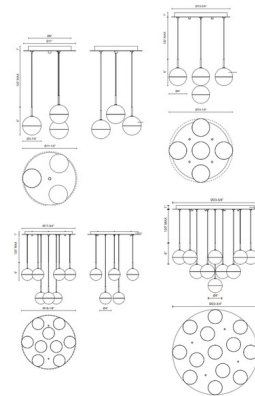

Description

The Pluto Round Multi Light Pendant adds a timeless elegance to your interior space. Each sphere is divided at the equator, where a sleek metal frame meets a glass diffuser, casting soft, warm shadows throughout your room.

Specifications

COLOR Clear / White
BODY FINISH Brushed Gold
WATTAGE 78W
DIMMER Low Voltage Electronic
DIMENSIONS 11.5"W x 6"H
INTEGRATED LED MODULE 3 x LED/26W/120V LED
COUNTRY OF ORIGIN China

Technical Information

PRODUCT DIMENSIONS Adjustable Cable Lengths: 120"
LAMP LIFE 50000 hours
COLOR RENDERING 90 CRI
LAMP COLOR 3000K
LUMENS/WATT 65.54
LUMINOUS FLUX 1704 lumens

Shown in brushed gold / clear / white

CLICK TO VIEW PRODUCT