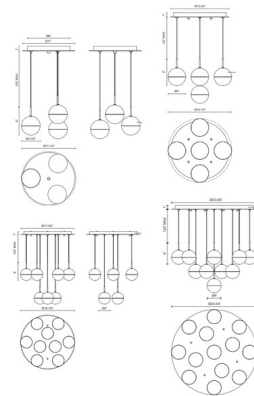

### Description

The Pluto Round Multi Light Pendant adds a timeless elegance to your interior space. Each sphere is divided at the equator, where a sleek metal frame meets a glass diffuser, casting soft, warm shadows throughout your room.

### Specifications

COLOR	Clear / White
BODY FINISH	Brushed Gold
WATTAGE	78W
DIMMER	Low Voltage Electronic
DIMENSIONS	11.5"W x 6"H
INTEGRATED LED MODULE	3 x LED/26W/120V LED
COUNTRY OF ORIGIN	China

### Technical Information

PRODUCT DIMENSIONS	Adjustable Cable Lengths: 120"
LAMP LIFE	50000 hours
COLOR RENDERING	90 CRI
LAMP COLOR	3000K
LUMENS/WATT	65.54
LUMINOUS FLUX	1704 lumens

CLICK TO VIEW PRODUCT