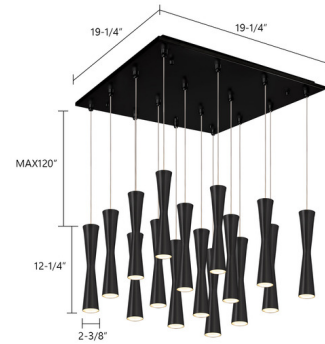

## Robson Square Multi Light Pendant By Kuzco Lighting

### Description

The Robson Square Multi Light Pendant offers a sleek, minimalist touch to your interior space. The hourglass-shaped shades feature dual translucent acrylic diffusers, providing both upward and downward lighting to create a balanced, ambient glow throughout your room. Adjust each cable to create your own unique look.

### Specifications

COLOR	Frosted
BODY FINISH	Black
WATTAGE	3520W
DIMMER	Low Voltage Electronic
DIMENSIONS	19.25"W x 12.25"H
INTEGRATED LED MODULE	16 x LED/220W/120V LED
COUNTRY OF ORIGIN	China

### Technical Information

PRODUCT DIMENSIONS	Adjustable Cable Lengths: 120"
LAMP LIFE	50000 hours
COLOR RENDERING	90 CRI
LAMP COLOR	3000K
LUMENS/WATT	39.27
LUMINOUS FLUX	8640 lumens

Shown in black / frosted