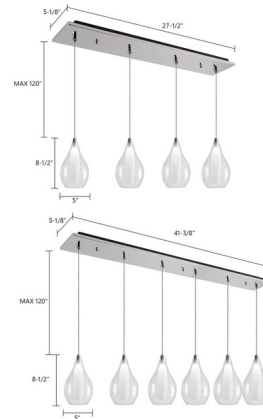

Description

The Victoria Pear Linear Multi Light Pendant adds a touch of understated elegance to your interior. Its sleek frame supports a series of pear pendants, each featuring a clear outer glass paired with a frosted inner layer. Together, they create a warm, inviting glow that casts soft, ambient shadows throughout your room. Adjust each cable to create your own unique look.

Specifications

COLOR Matte Opal
BODY FINISH Chrome
WATTAGE 44W
DIMMER Low Voltage Electronic
DIMENSIONS 24.5"L x 5"W x 8.5"H
INTEGRATED LED MODULE 4 x LED/11W/120V LED
COUNTRY OF ORIGIN China

Technical Information

PRODUCT DIMENSIONS Adjustable Cable Lengths: 120"
LAMP LIFE 50000 hours
COLOR RENDERING 90 CRI
LAMP COLOR 3000K
LUMENS/WATT 70.18
LUMINOUS FLUX 772 lumens

Shown in chrome / matte opal

CLICK TO VIEW PRODUCT