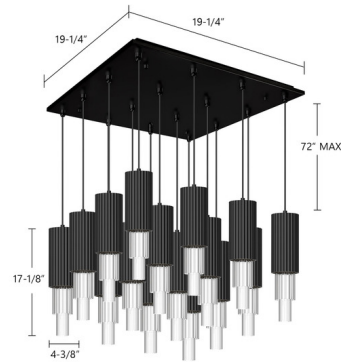

Description

The Bordeaux Square Multi-Light Pendant infuses your space with a sophisticated Art Deco aesthetic. Layered, ridged glass elements float gracefully from textured steel frames, casting warm, atmospheric shadows throughout your room. Adjust each cable to create your own unique look.

Specifications

COLOR	Clear Ribbed
BODY FINISH	Matte Black
WATTAGE	2720W
DIMMER	Low Voltage Electronic
DIMENSIONS	19.75"W x 17.13"H x 19.75"D
INTEGRATED LED MODULE	16 x LED/170W/120V LED
COUNTRY OF ORIGIN	China

Technical Information

PRODUCT DIMENSIONS	Adjustable Cable Lengths: 120"
LAMP LIFE	50000 hours
COLOR RENDERING	90 CRI
LAMP COLOR	3000K
LUMENS/WATT	30.96
LUMINOUS FLUX	5264 lumens

Shown in matte black / clear ribbed