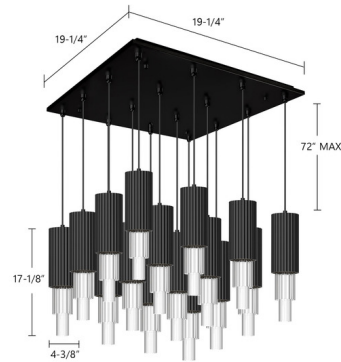

### Description

The Bordeaux Square Multi-Light Pendant infuses your space with a sophisticated Art Deco aesthetic. Layered, ridged glass elements float gracefully from textured steel frames, casting warm, atmospheric shadows throughout your room. Adjust each cable to create your own unique look.

### Specifications

COLOR	Clear Ribbed
BODY FINISH	Matte Black
WATTAGE	2720W
DIMMER	Low Voltage Electronic
DIMENSIONS	19.75"W x 17.13"H x 19.75"D
INTEGRATED LED MODULE	16 x LED/170W/120V LED
COUNTRY OF ORIGIN	China

### Technical Information

PRODUCT DIMENSIONS	Adjustable Cable Lengths: 120"
LAMP LIFE	50000 hours
COLOR RENDERING	90 CRI
LAMP COLOR	3000K
LUMENS/WATT	30.96
LUMINOUS FLUX	5264 lumens

Shown in matte black / clear ribbed